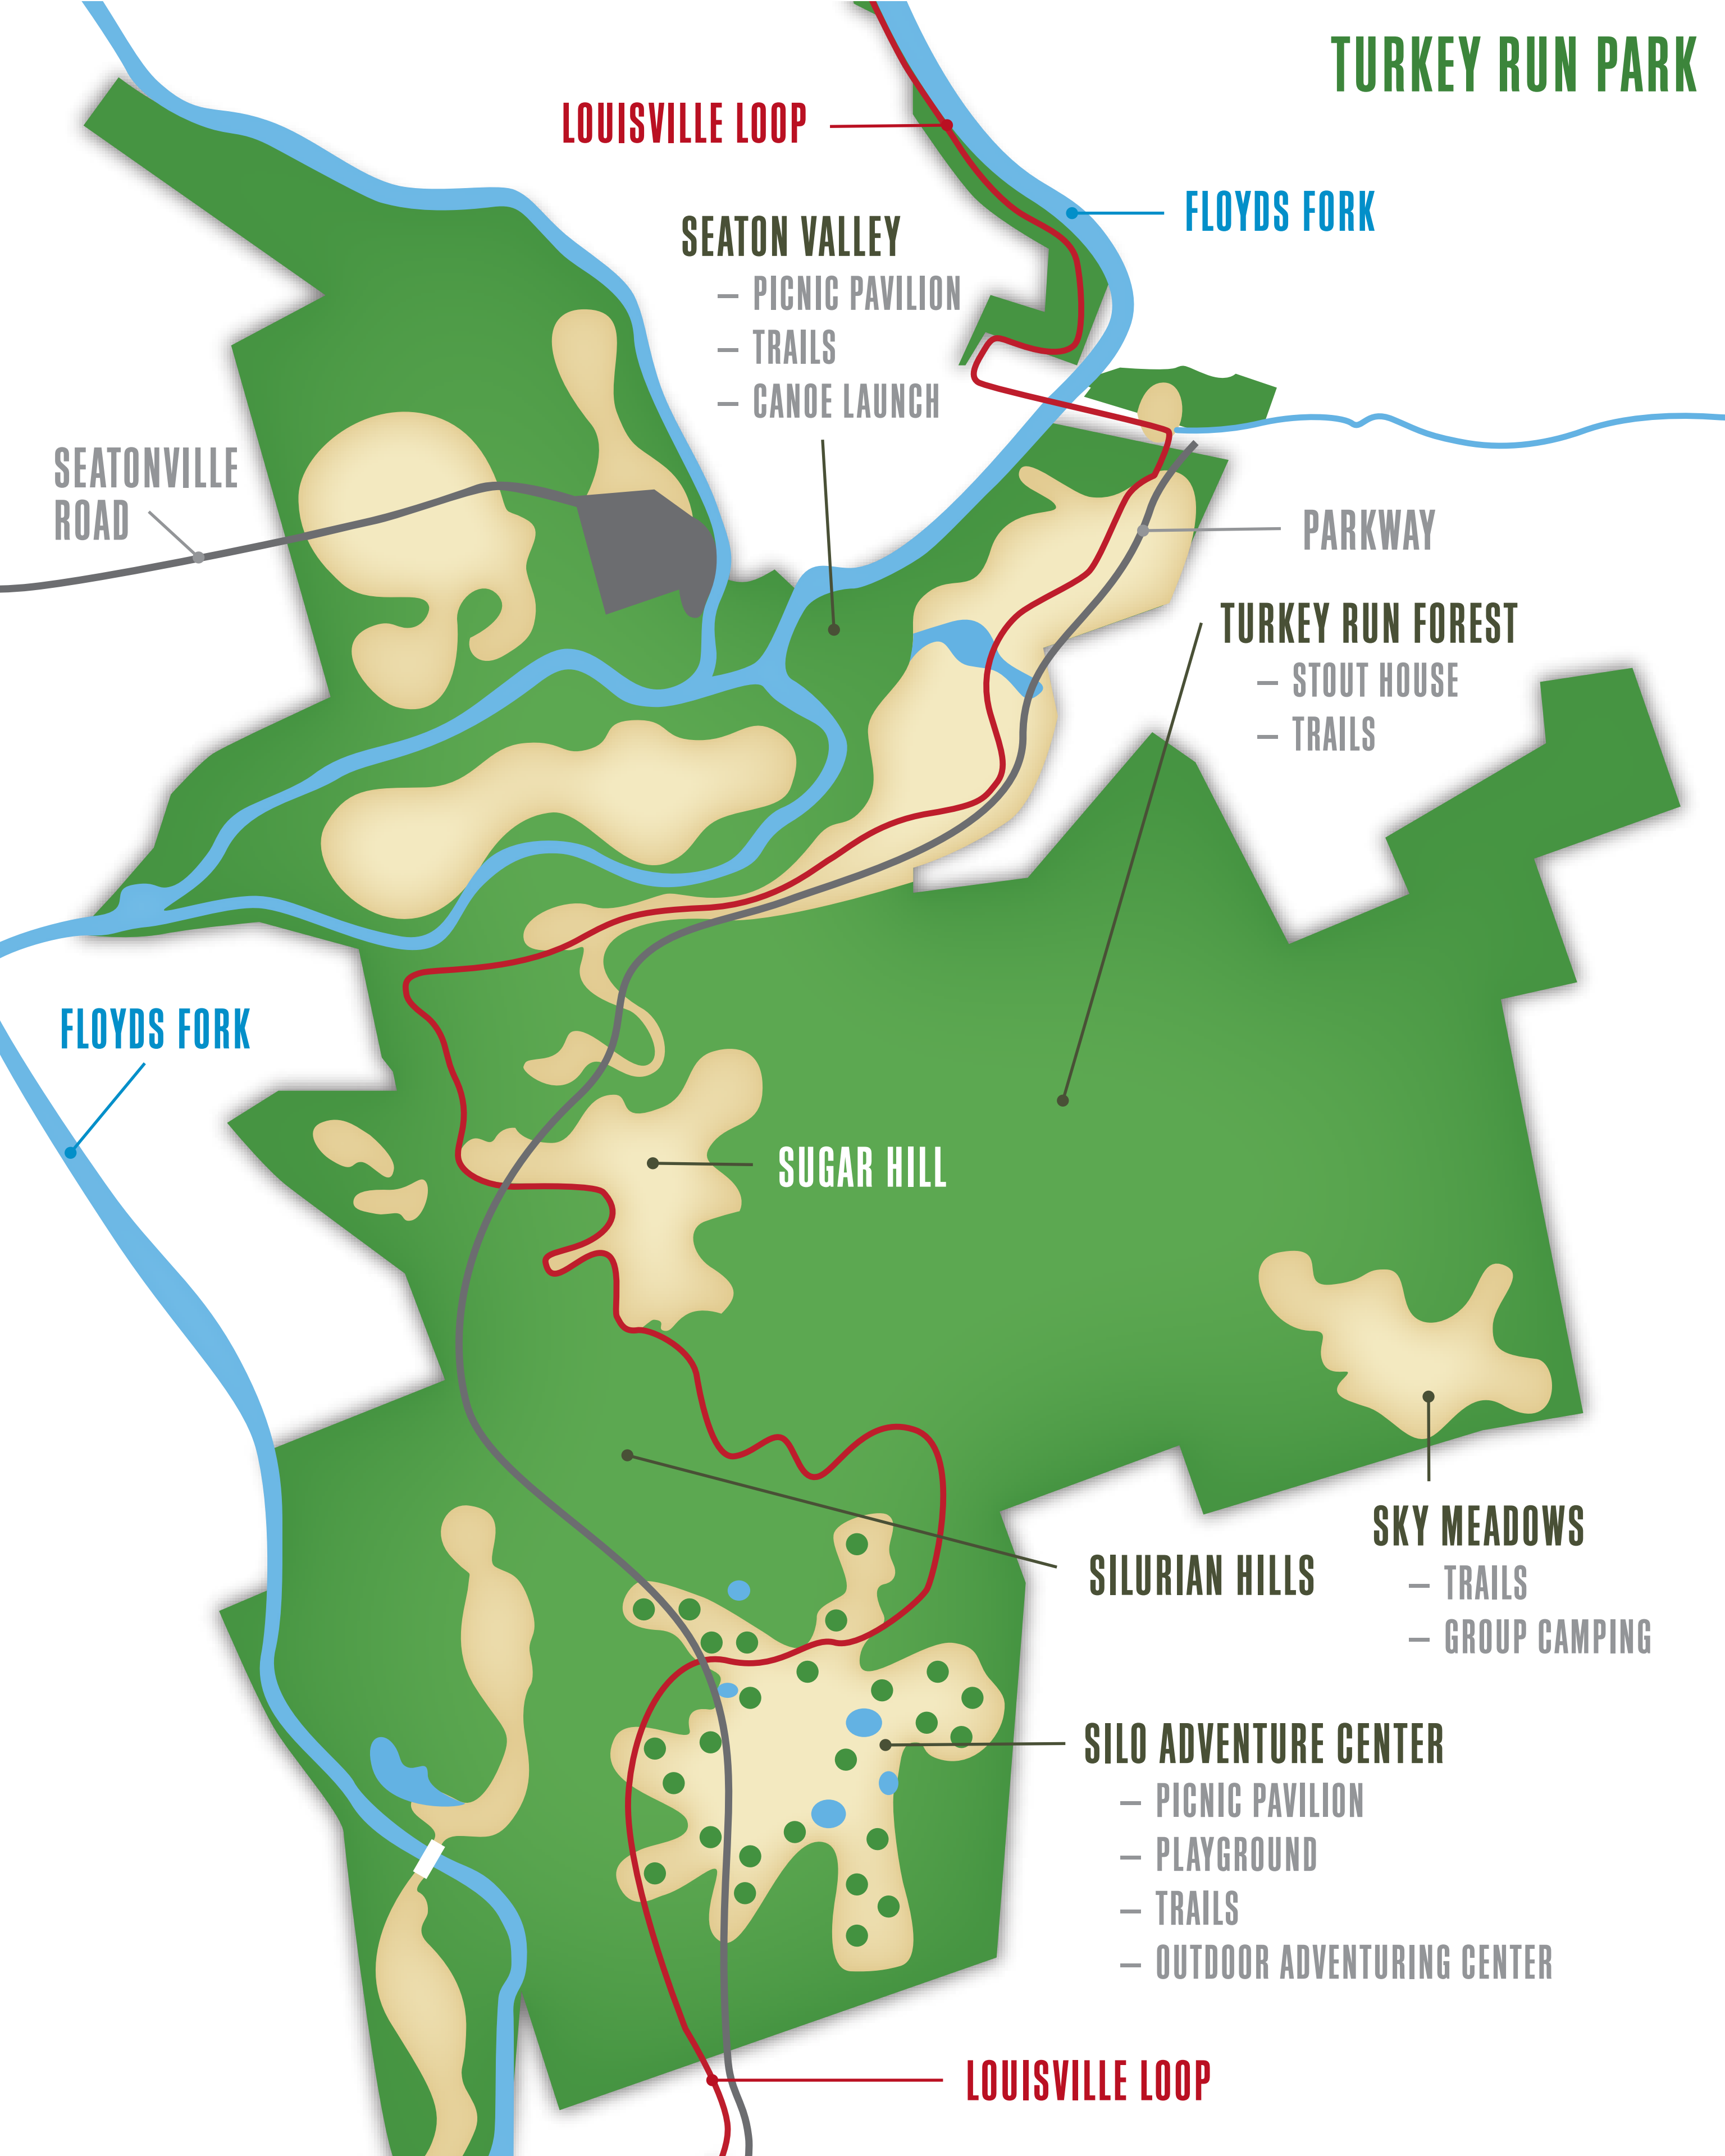

TURKEY RUN PARK

LOUISVILLE LOOP

FLOYDS FORK

SEATON VALLEY

- PICNIC PAVILION
- TRAILS
- CANOE LAUNCH

SEATONVILLE ROAD

PARKWAY

TURKEY RUN FOREST

- STOUT HOUSE
- TRAILS

FLOYDS FORK

SUGAR HILL

SKY MEADOWS

- TRAILS
- GROUP CAMPING

SILURIAN HILLS

SILO ADVENTURE CENTER

- PICNIC PAVILION
- PLAYGROUND
- TRAILS
- OUTDOOR ADVENTURING CENTER

LOUISVILLE LOOP