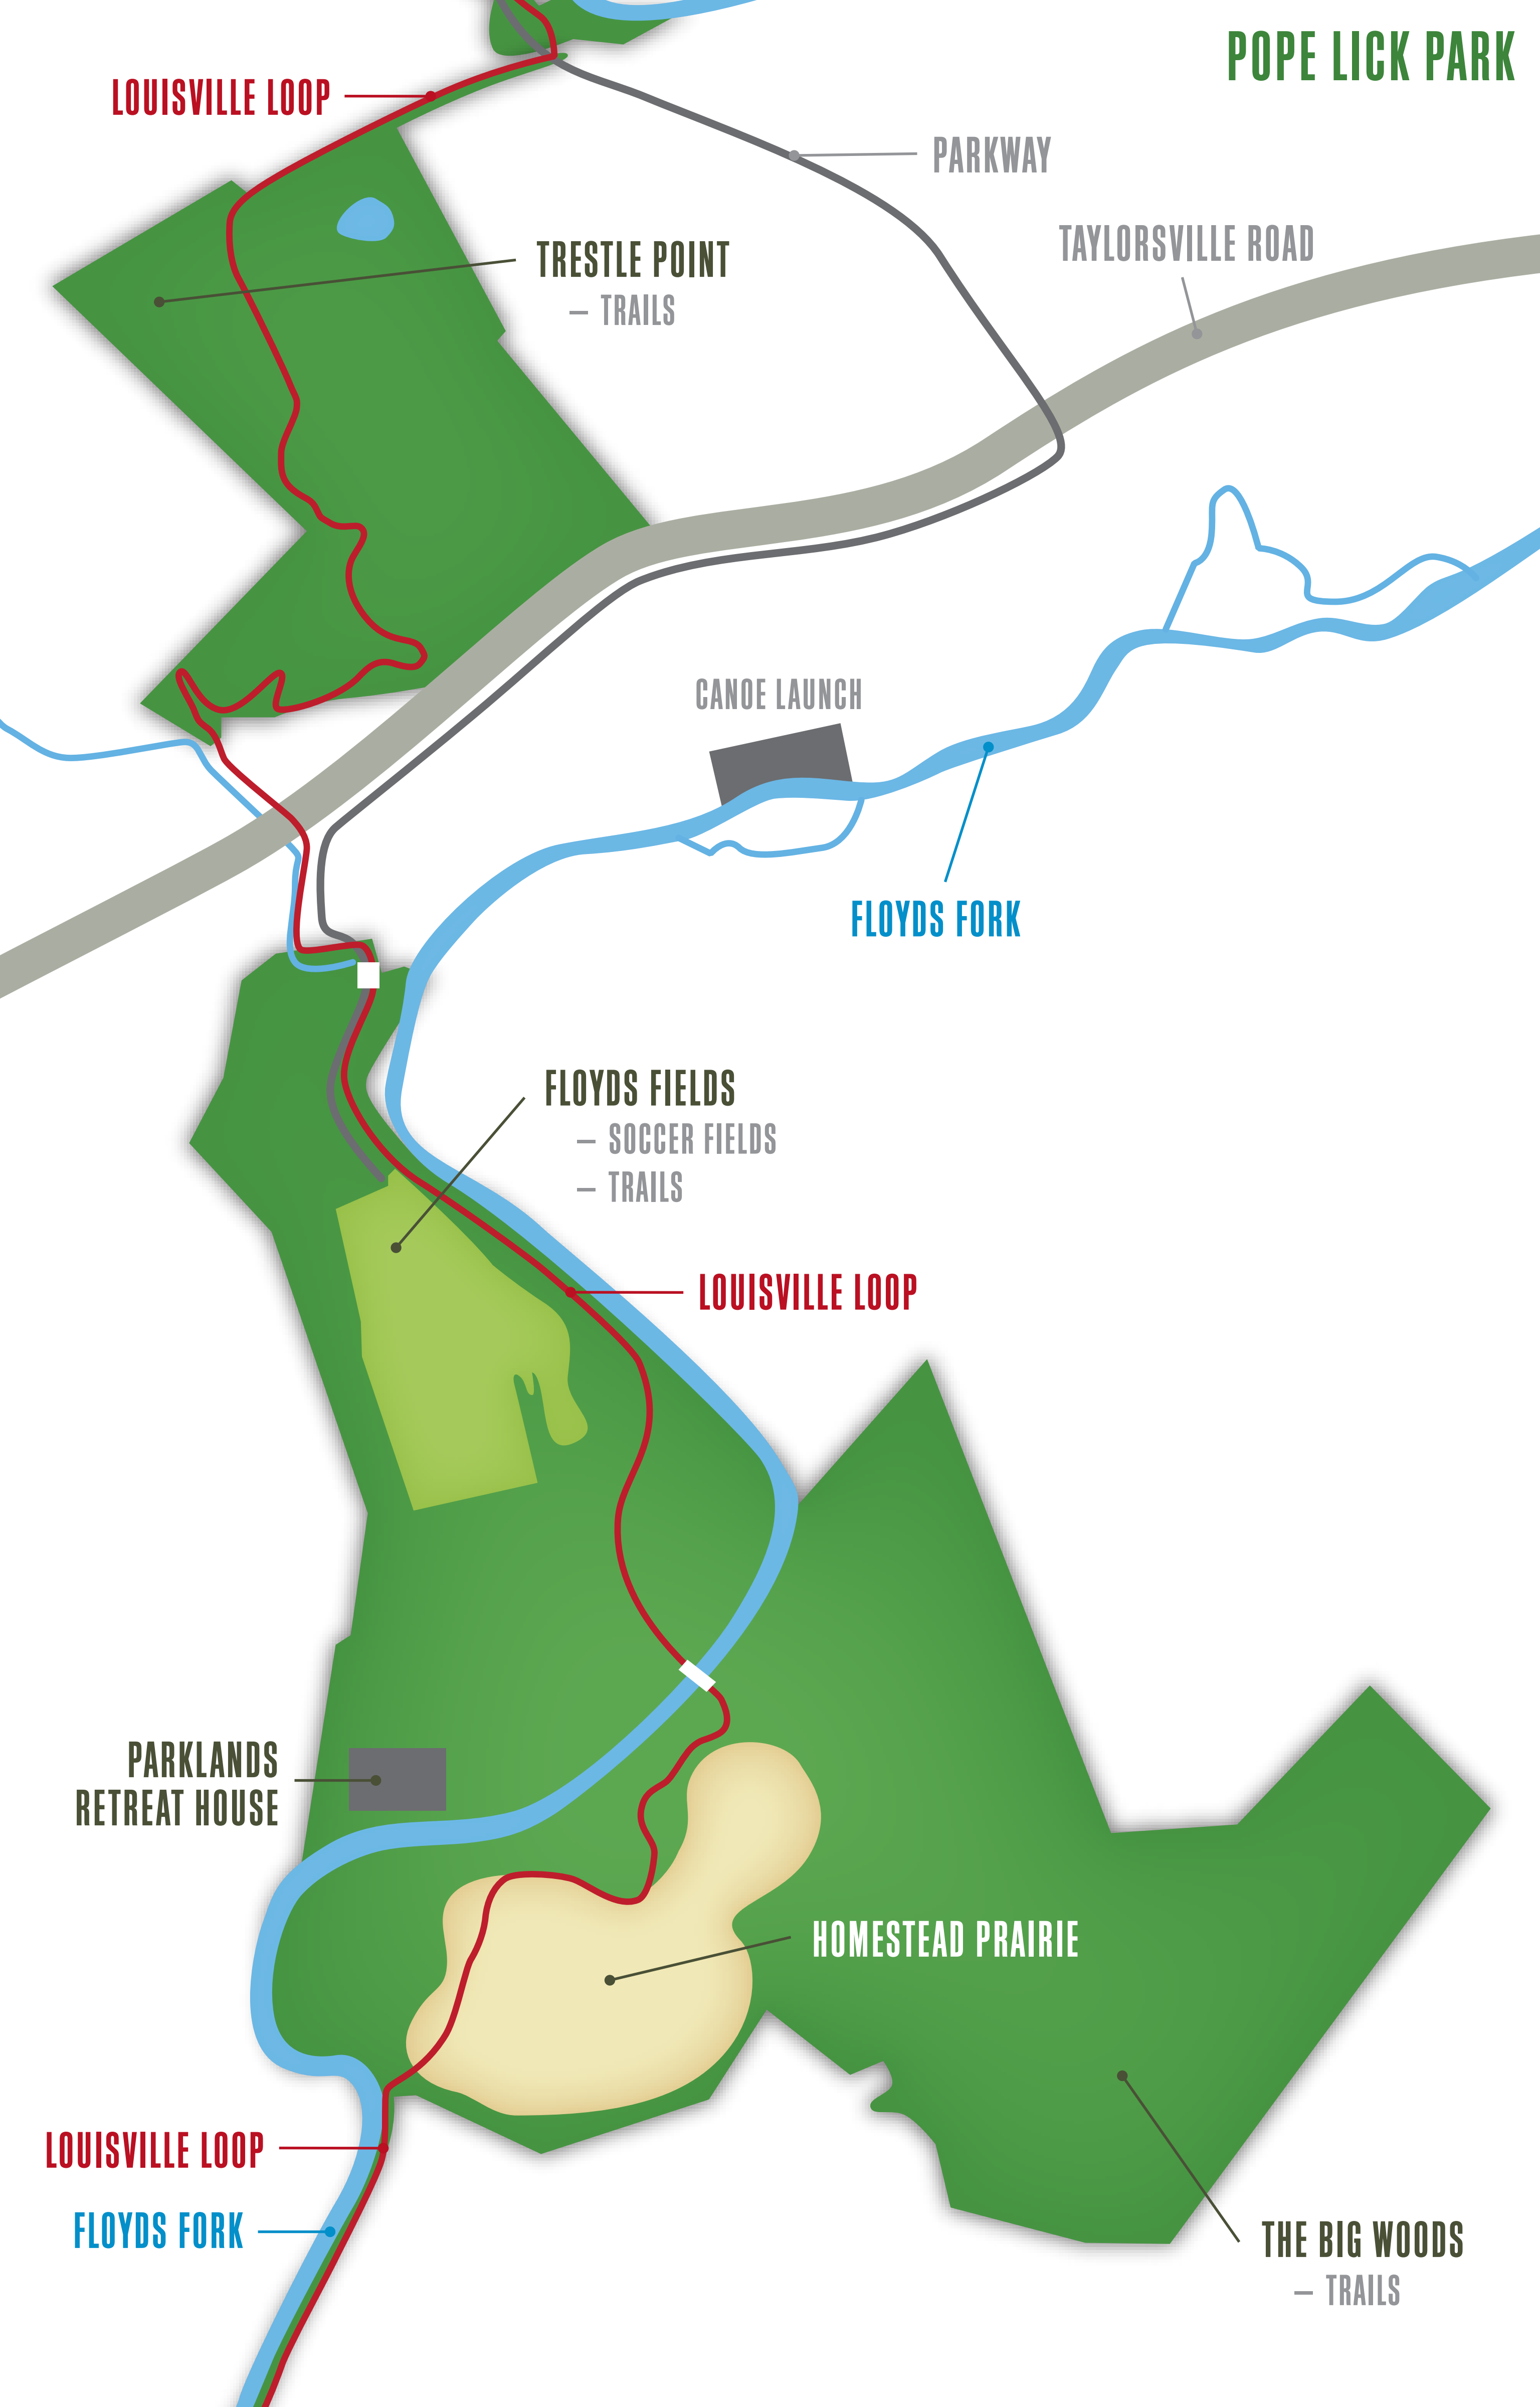

POPE LICK PARK

LOUISVILLE LOOP

PARKWAY

TRESTLE POINT
- TRAILS

TAYLORSVILLE ROAD

CANOE LAUNCH

FLOYDS FORK

FLOYDS FIELDS
- SOCCER FIELDS
- TRAILS

LOUISVILLE LOOP

PARKLANDS
RETREAT HOUSE

HOMESTEAD PRAIRIE

LOUISVILLE LOOP

FLOYDS FORK

THE BIG WOODS
- TRAILS