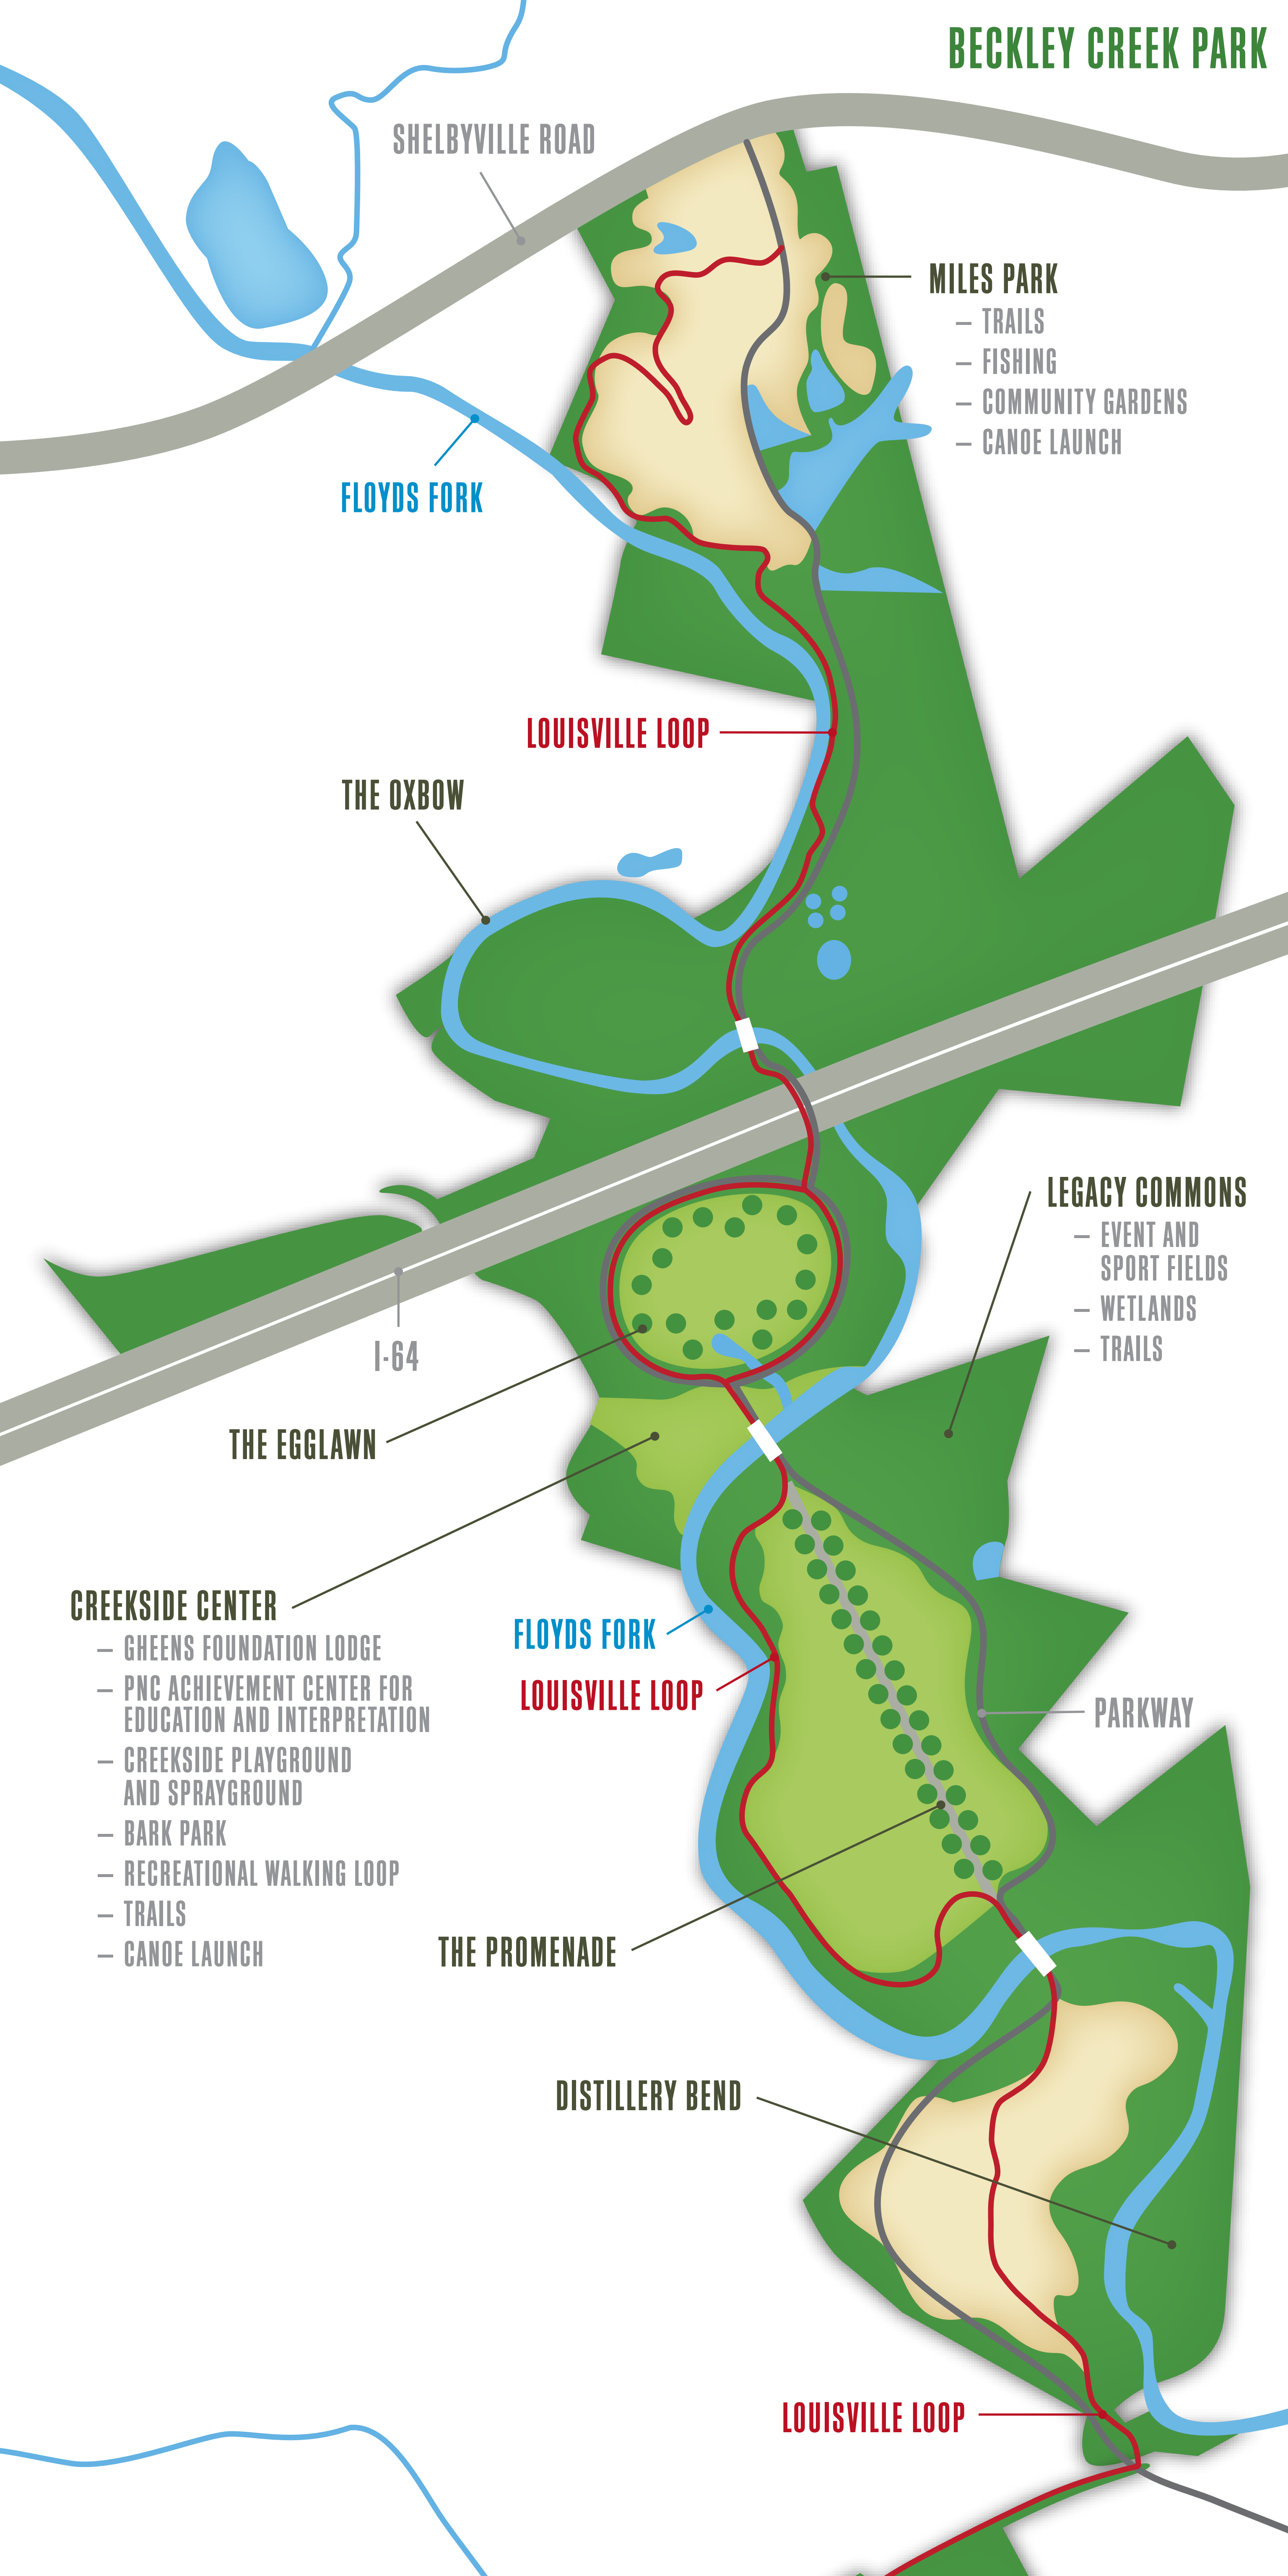

BECKLEY CREEK PARK

SHELBYVILLE ROAD

MILES PARK

- TRAILS
- FISHING
- COMMUNITY GARDENS
- CANOE LAUNCH

FLOYDS FORK

LOUISVILLE LOOP

THE OXBOW

LEGACY COMMONS

- EVENT AND SPORT FIELDS
- WETLANDS
- TRAILS

I-64

THE EGGLAWN

CREEKSIDE CENTER

- GHEENS FOUNDATION LODGE
- PNC ACHIEVEMENT CENTER FOR EDUCATION AND INTERPRETATION
- CREEKSIDE PLAYGROUND AND SPRAYGROUND
- BARK PARK
- RECREATIONAL WALKING LOOP
- TRAILS
- CANOE LAUNCH

FLOYDS FORK

LOUISVILLE LOOP

PARKWAY

THE PROMENADE

DISTILLERY BEND

LOUISVILLE LOOP